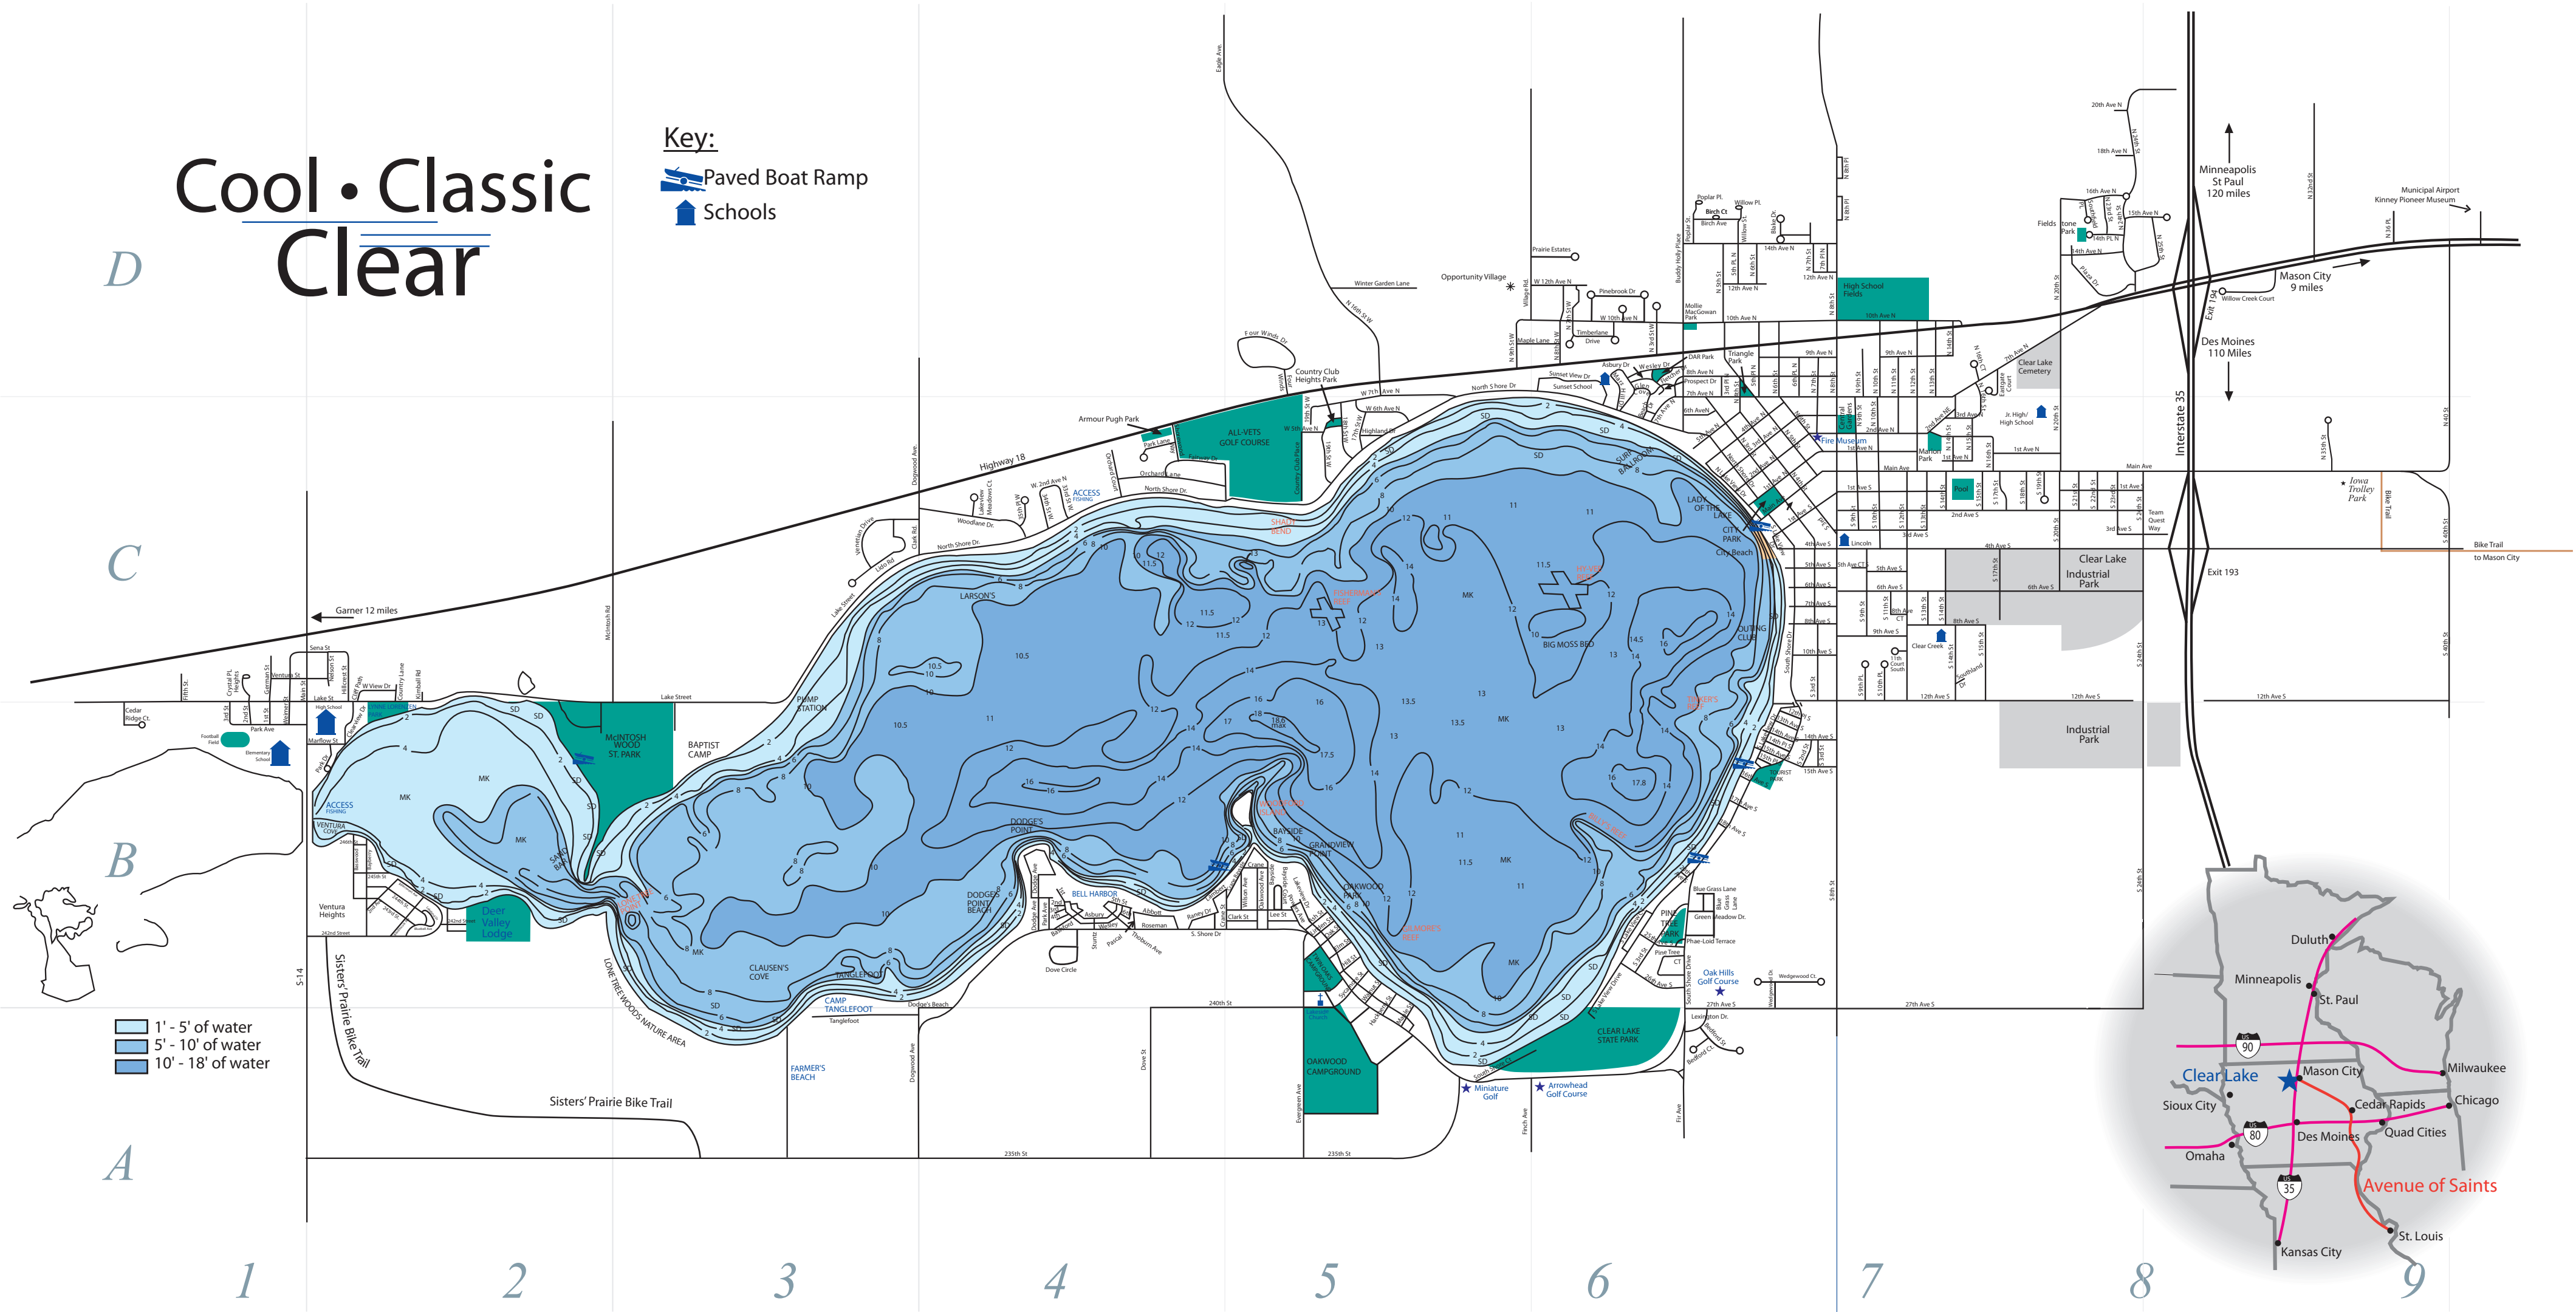

Cool • Classic Clear

D

C

B

A

Key:
 Paved Boat Ramp
 Schools

1' - 5' of water
 5' - 10' of water
 10' - 18' of water

1

2

3

4

5

6

7

8

Minneapolis
St Paul
120 miles

Mason City
9 miles

Des Moines
110 miles

Interstate 35
Exit 193

Municipal Airport
Kinney Pioneer Museum

Bike Trail
to Mason City